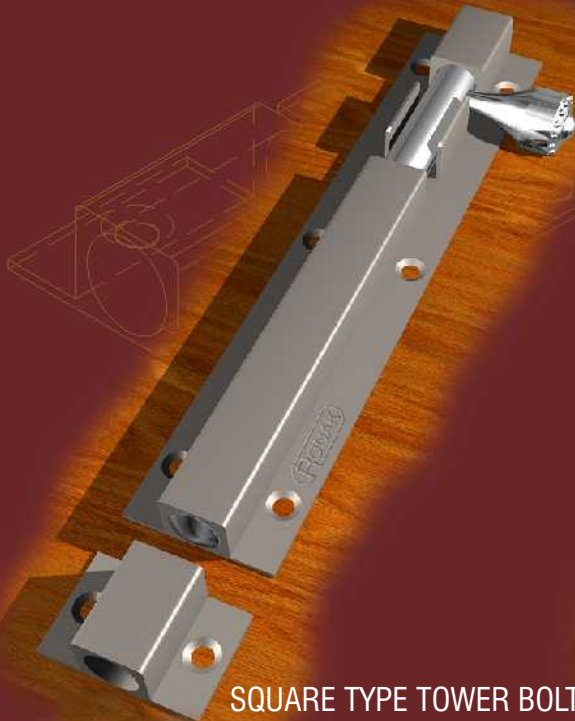

TOWER BOLTS WITH DIFFERENT FINISHES

CAPSULE TYPE TOWER BOLT
(SATIN GOLD & GOLD)

CAPSULE TYPE TOWER BOLT
(SATIN NICKLE & CHROME)

SQUARE TYPE TOWER BOLT
(SATIN NICKLE & CHROME)

SQUARE TYPE TOWER BOLT
(SATIN GOLD & GOLD)

OVAL TYPE TOWER BOLT
(SATIN GOLD & GOLD)

OVAL TYPE TOWER BOLT
(SATIN NICKLE & CHROME)

PRAKASH ENGINEERING SERVICES

"Hasmukh Kunj", 50 Digvijay Plot, Jamnagar-361 005, Gujarat (INDIA).
Phone : +91-288-2566089 Fax : +91-288-2566662
Email : pesjam@pesjam.com Website : <http://www.pesjam.com>