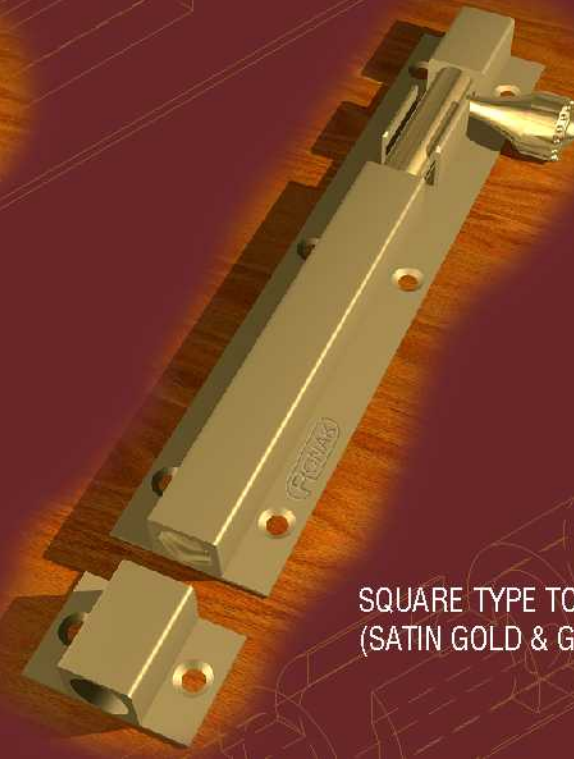

TOWER BOLTS WITH DIFFERENT FINISHES

CAPSULE TYPE TOWER BOLT
(SATIN GOLD & GOLD)

CAPSULE TYPE TOWER BOLT
(SATIN NICKLE & CHROME)

SQUARE TYPE TOWER BOLT
(SATIN NICKLE & CHROME)

SQUARE TYPE TOWER BOLT
(SATIN GOLD & GOLD)

OVAL TYPE TOWER BOLT
(SATIN GOLD & GOLD)

OVAL TYPE TOWER BOLT
(SATIN NICKLE & CHROME)

PRAKASH ENGINEERING SERVICES

"Hasmukh Kunj", 50 Digvijay Plot, Jamnagar-361 005, Gujarat (INDIA).
Phone : +91-288-2566089 Fax : +91-288-2566662
Email : pesjam@pesjam.com Website : <http://www.pesjam.com>