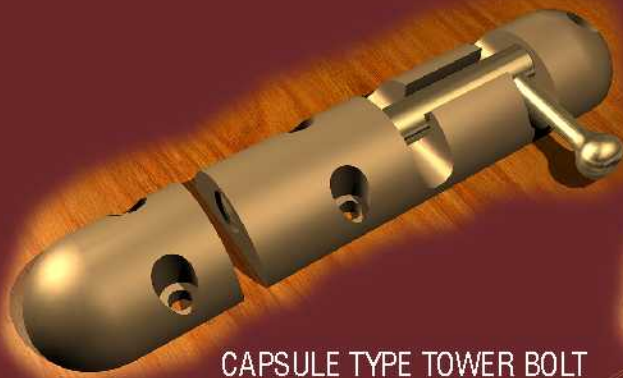

TOWER BOLTS WITH DIFFERENT FINISHES

CAPSULE TYPE TOWER BOLT
(SATIN GOLD & GOLD)

CAPSULE TYPE TOWER BOLT
(SATIN NICKLE & CHROME)

SQUARE TYPE TOWER BOLT
(SATIN NICKLE & CHROME)

SQUARE TYPE TOWER BOLT
(SATIN GOLD & GOLD)

OVAL TYPE TOWER BOLT
(SATIN GOLD & GOLD)

OVAL TYPE TOWER BOLT
(SATIN NICKLE & CHROME)

PRAKASH ENGINEERING SERVICES

"Hasmukh Kunj", 50 Digvijay Plot, Jamnagar-361 005, Gujarat (INDIA).
Phone : +91-288-2566089 Fax : +91-288-2566662
Email : pesjam@pesjam.com Website : <http://www.pesjam.com>