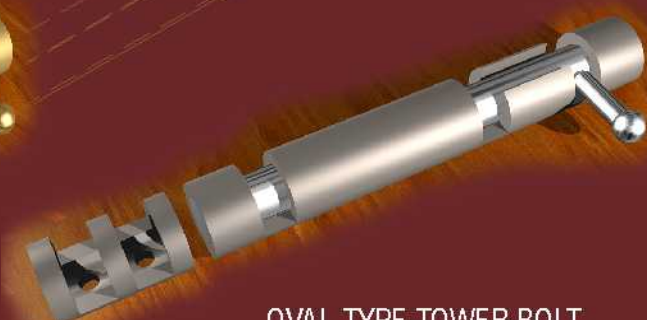

TOWER BOLTS WITH DIFFERENT FINISHES

CAPSULE TYPE TOWER BOLT
(SATIN GOLD & GOLD)

CAPSULE TYPE TOWER BOLT
(SATIN NICKLE & CHROME)

SQUARE TYPE TOWER BOLT
(SATIN NICKLE & CHROME)

SQUARE TYPE TOWER BOLT
(SATIN GOLD & GOLD)

OVAL TYPE TOWER BOLT
(SATIN GOLD & GOLD)

OVAL TYPE TOWER BOLT
(SATIN NICKLE & CHROME)

PRAKASH ENGINEERING SERVICES

"Hasmukh Kunj", 50 Digvijay Plot, Jamnagar-361 005, Gujarat (INDIA).
Phone : +91-288-2566089 Fax : +91-288-2566662
Email : pesjam@pesjam.com Website : <http://www.pesjam.com>